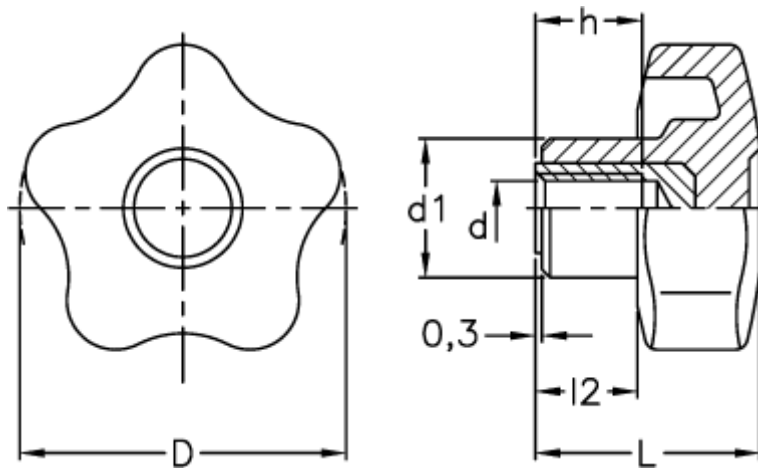

Article number: 23020698115

Description: E+G Lobe knob
VCT.25 B-M4-C5, blue cap

Measures

D	= 25
d1	= 13
d 6H	= M4
h	= 10
L	= 19
l2	= 8